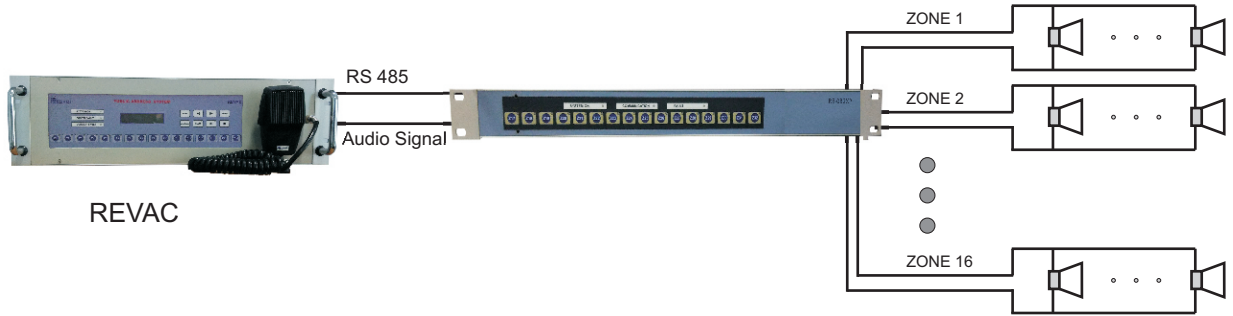

Connection Diagram

Ordering Information

Models	Description
RE-032XP	17-32 Zone PA Expander
RE-048XP	33-48 Zone PA Expander
RE-064XP	49-64 Zone PA Expander
RE-080XP	65-80 Zone PA Expander
RE-096XP	81-96 Zone PA Expander
RE-112XP	97-112 Zone PA Expander
RE-128XP	113-128 Zone PA Expander

Compatible Devices:

MODEL	DESCRIPTION
REVAC	PA Console
RE-LS10W	PA Wall Speaker
RE-LS10C	PA Ceiling Speaker

India:

RAVEL ELECTRONICS PVT LTD.,
(An ISO 9001 Certified Company)
150A, Electronics Industrial Estate, Perungudi, Chennai - 96 .India.
E-Mail: marketing@ravelfire.com; Web : www.ravelfire.com

United Kingdom:

RAVEL ELECTRONICS LTD.,
Unit 11, Chancel Industrial Estate, Newhall street,
Willenhall WV13 1NX, West Midlands, United Kingdom.
E-mail: info@ravelfire.co.uk; Web: www.ravelfire.co.uk